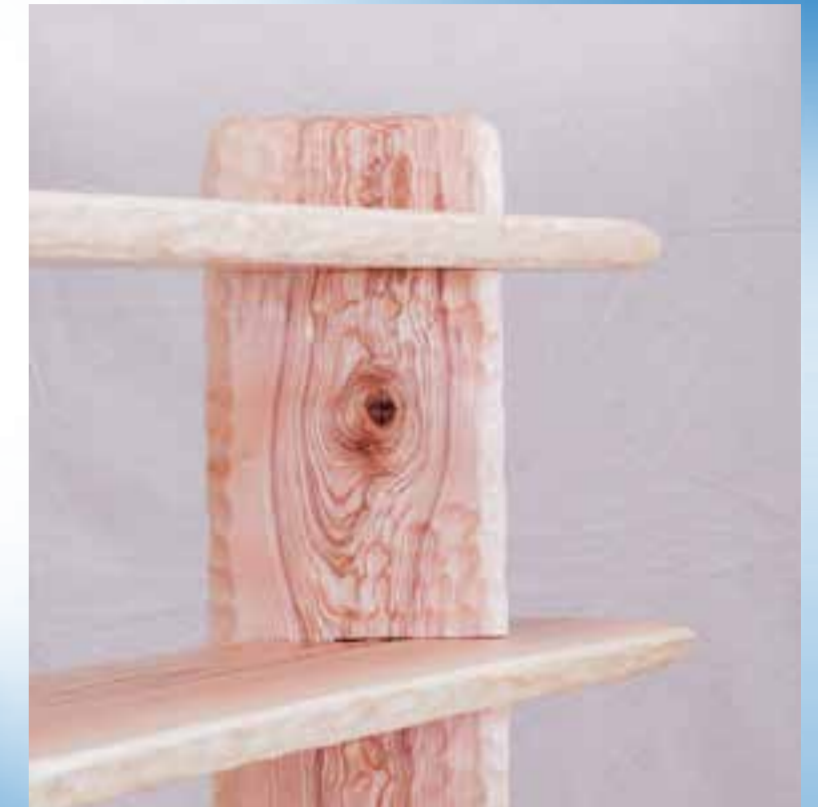

Design Type

Librería

Material

Fresno europeo

Dimensions

W160xH100xD40